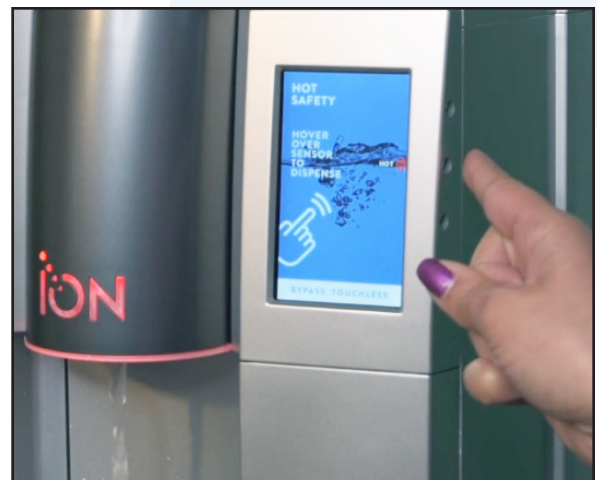

Greater Austin Area: 512.905.2959
Greater San Antonio Area: 210.929.2189